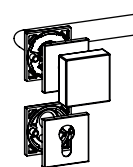

- Handle with fast2fix quick mounting
- Storage: Handle loose, separate from rosette
- Rosette thickness: 6 mm
- Fixing handle rosettes: concealed with M4 screw fitting
- Fastening of key rosettes: concealed with multi-purpose screws
- Standard door thickness 38-50 mm
- With additional extension set up to door thickness 80 mm possible
- Hold-up springs on both sides of the handle (compression spring technology)
- Assembly/disassembly openings from below, not in the visible area
- Maintenance-free slide bearings for durable, smooth and noiseless operation
- Also available with smart2lock locking mechanism in the handle
- Handles can be combined with security fittings, glass door locks and window handles
- Usage category 3|7|-|o|o|3|o|B (key hole, euro profile, WC, OS, interchangeable fitting)

Schloßkasten PURISTO S*
Edelstahl matt mit Drücker
VAYA BASIC 195 LUCIA

Glass-door lock PURISTO S*
satin stainless steel with lever
VAYA BASIC 195 LUCIA

Kombischutzbeschlag
TITANO SB_882
außen: Langschild
mit Kernziehschutz,
innen: Kombi-Rosettensatz

Combined security fitting
TITANO SB_882
outside: longplate with
key-rose anti-tamper,
inside: combined rose set

Fenstergriff
unverschießbar

Window levers
non-lockable

Wechselgarnitur PZ
mit Knopf Square

Rose change set
euro profile
with knob Square